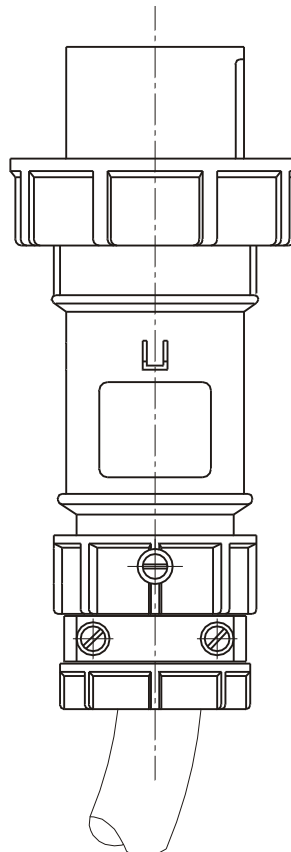

PLUG, IN-LINE

Part No.	ME 320P7W
Description:	20 Amp 480Vac 2 Pole, 3 Wire Plug
Construction:	Watertight IEC IP 67
Approvals:	UL Listed Standards 1682; 1686 CSA Certification to Spec. C22.2 No. 182.1 IEC 60309-1; IEC 60309-2

IEC COLOR CODE: Red

GROUND SOCKET: 5 Hour Position Mates with Female in 7 Hour Position.

Front View of Plug

Wire Range: #10 - #14 AWG
Cord Range: .36" - .76"
Threaded Cable Entry: 3/4" NPT

Drawing Not to Scale