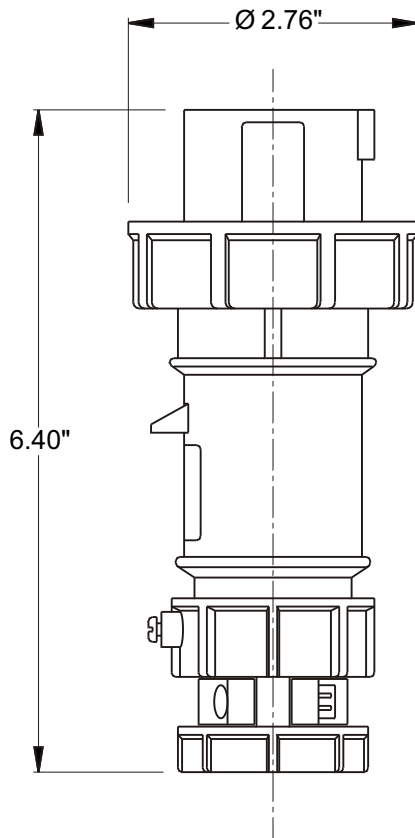

PLUG, IN-LINE

Part No.	ME 320P7W
Description:	20 Amp 480Vac 2 Pole, 3 Wire Plug
Construction:	Watertight IEC IP 67
Approvals:	UL Listed Standards 1682; 1686 CSA Certification to Spec. C22.2 No. 182.1 IEC 60309-1; IEC 60309-2

IEC COLOR CODE: Red

GROUND SOCKET: 5 Hour Position Mates with Female in 7 Hour Position.

Front View of Plug

Wire Range: #10 - #14 AWG
Cord Range: .36" - .76"
Threaded Cable Entry: 3/4" NPT

Drawing Not to Scale